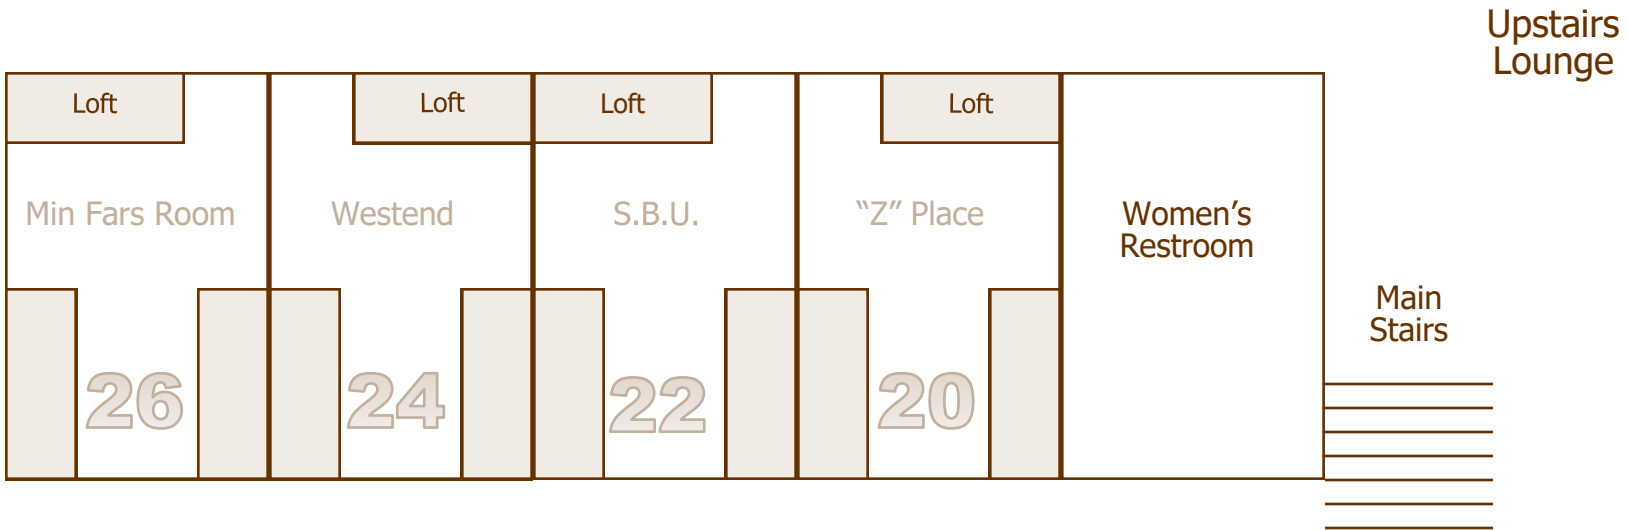

Rainbow Lodge First Floor – Right Wing

Please sign into your room

Rainbow Lodge Second Floor – Right Wing

Please sign into your room

- Second Floor – Right Wing**
- 11 single beds
 - 4 single beds in overflow rooms (Treeline & Sky View) – **no sink in the room**
 - 5 loft beds (no bedding – bring sleeping bags)
 - 1 queen bed

**Rainbow Lodge
Second Floor – Left Wing**

Please sign into your room

Second Floor – Left Wing
 18 single beds
 9 loft beds (no bedding – bring sleeping bags)