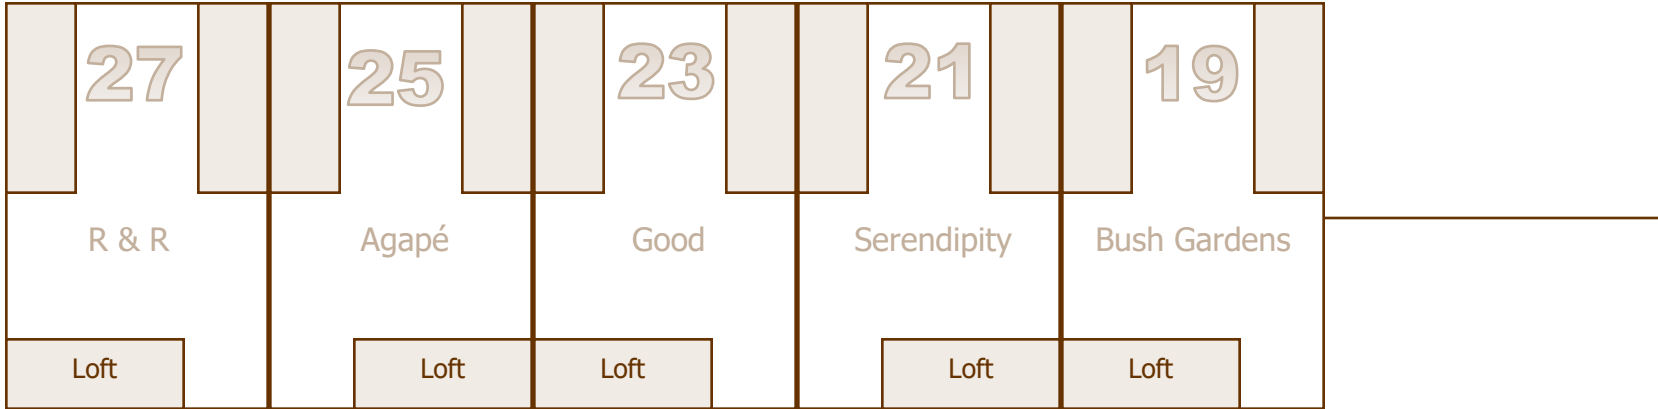

Rainbow Lodge First Floor – Right Wing

Please sign into your room

Rainbow Lodge Second Floor – Right Wing

Please sign into your room

- Second Floor – Right Wing**
- 11 single beds
 - 4 single beds in overflow rooms (Treeline & Sky View) – **no sink in the room**
 - 5 loft beds (no bedding – bring sleeping bags)
 - 1 queen bed

**Rainbow Lodge
Second Floor – Left Wing**

Please sign into your room

Second Floor – Left Wing
 18 single beds
 9 loft beds (no bedding – bring sleeping bags)