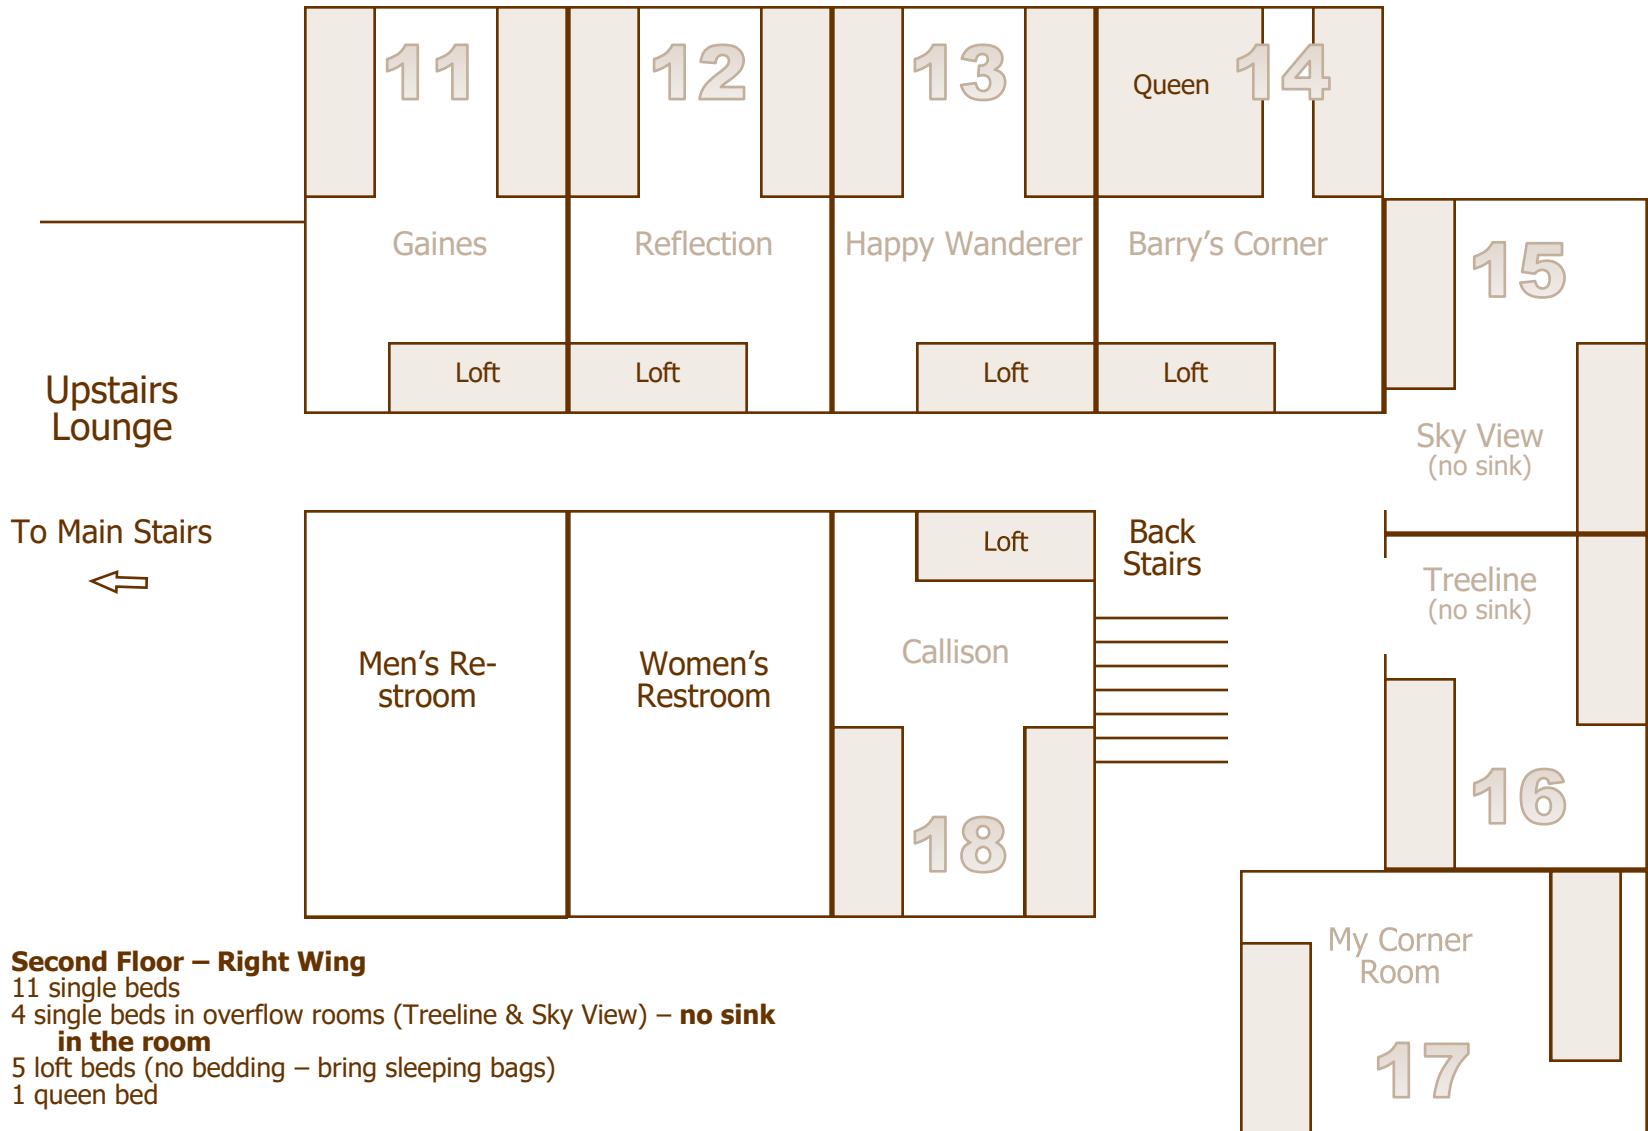

Rainbow Lodge First Floor – Right Wing

Please sign into your room

Rainbow Lodge Second Floor – Right Wing

Please sign into your room

- Second Floor – Right Wing**
- 11 single beds
 - 4 single beds in overflow rooms (Treeline & Sky View) – **no sink in the room**
 - 5 loft beds (no bedding – bring sleeping bags)
 - 1 queen bed

**Rainbow Lodge
Second Floor – Left Wing**

Please sign into your room

Second Floor – Left Wing
 18 single beds
 9 loft beds (no bedding – bring sleeping bags)